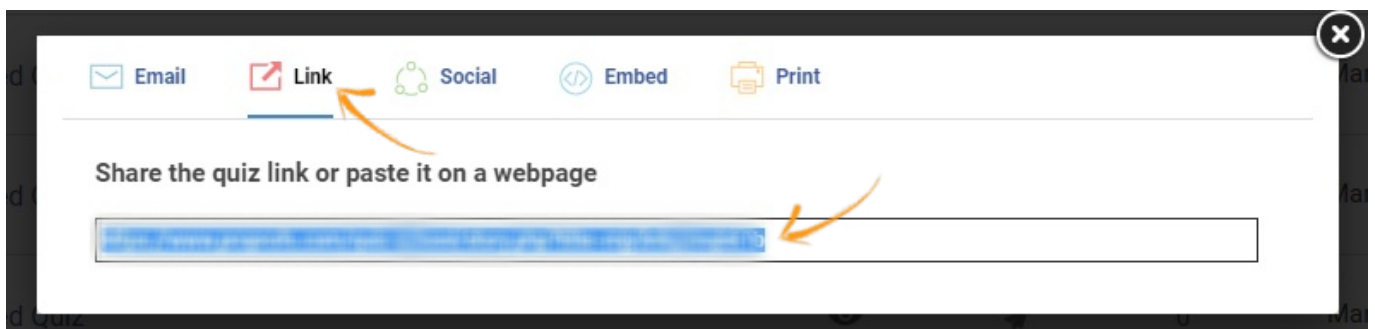

New Google Sites 

Thinking of creating a website?

Google Sites is a free and easy way to create and share webpages. [Learn more.](#)

Step 2: Locate the **Embed option on the right side menu and click it.**

Step 3: Choose to embed **By URL.**

Step 4: Go to your ProProfs Quiz Maker dashboard, click the **send icon** of the quiz you want to embed.

Step 5: Go to the **Link** tab and copy the URL.

Step 6: Paste the code in the text box provided and click **Insert**.

Embed from the web

By URL Embed code

<https://www.proprofs.com/quiz-school/story.php?title=my-bringer>

Enter URL

Whole page
Show dynamically updating site page.

[? Not what you want?](#) [Cancel](#) [Insert](#)