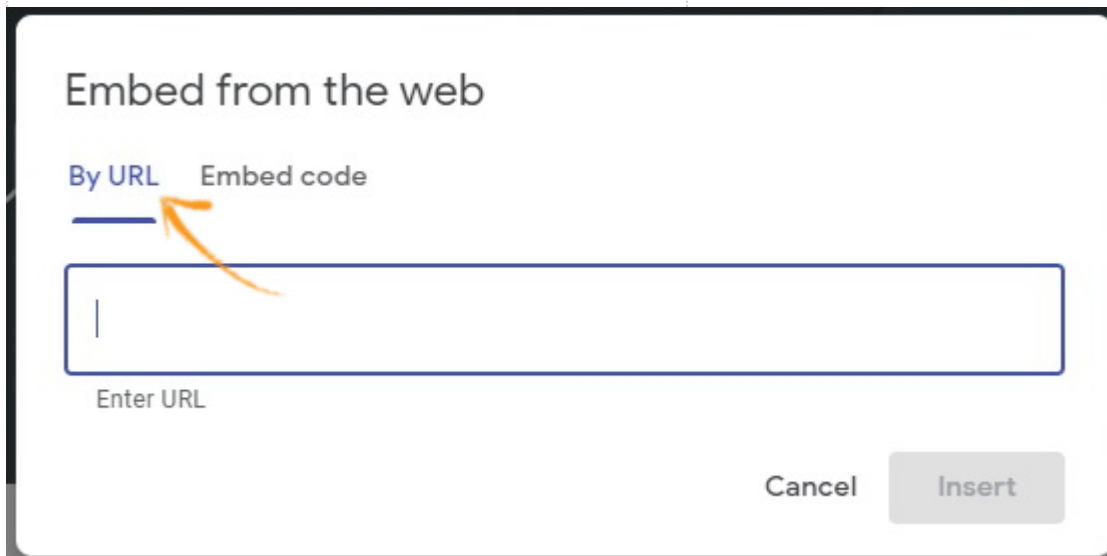

Step 3: Choose to embed **By URL.**

Step 4: Go to your ProProfs Quiz Maker dashboard, click the **send icon** of the quiz you want to embed.

Step 5: Go to the **Link** tab and copy the URL.

Step 6: Paste the code in the text box provided and click **Insert**.

Embed from the web

By URL Embed code

<https://www.proprofs.com/quiz-school/story.php?title=my-bringer>

Enter URL

Whole page
Show dynamically updating site page.

[? Not what you want?](#) [Cancel](#) [Insert](#)