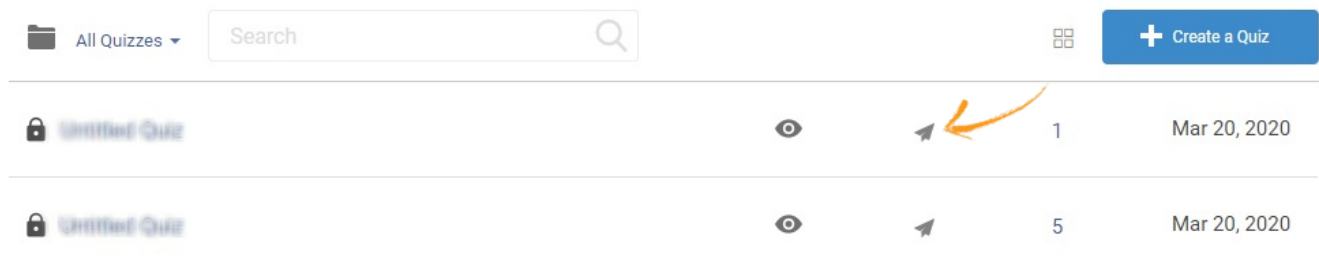

How to Embed a Quiz on Google Sites

Below are the steps for embedding a quiz on Google Sites:

Step 1: Click **Create >> in new Sites.**

Sites

CREATE

- in classic Sites
- in new Sites
- Deleted Sites

Browse Sites

New Google Sites 

Thinking of creating a website?

Google Sites is a free and easy way to create and share webpages. [Learn more.](#)

Step 2: Locate the **Embed option on the right side menu and click it.**

Step 3: Choose to embed **By URL.**

Step 4: Go to your ProProfs Quiz Maker dashboard, click the **send icon** of the quiz you want to embed.

Step 5: Go to the **Link** tab and copy the URL.

Step 6: Paste the code in the text box provided and click **Insert**.