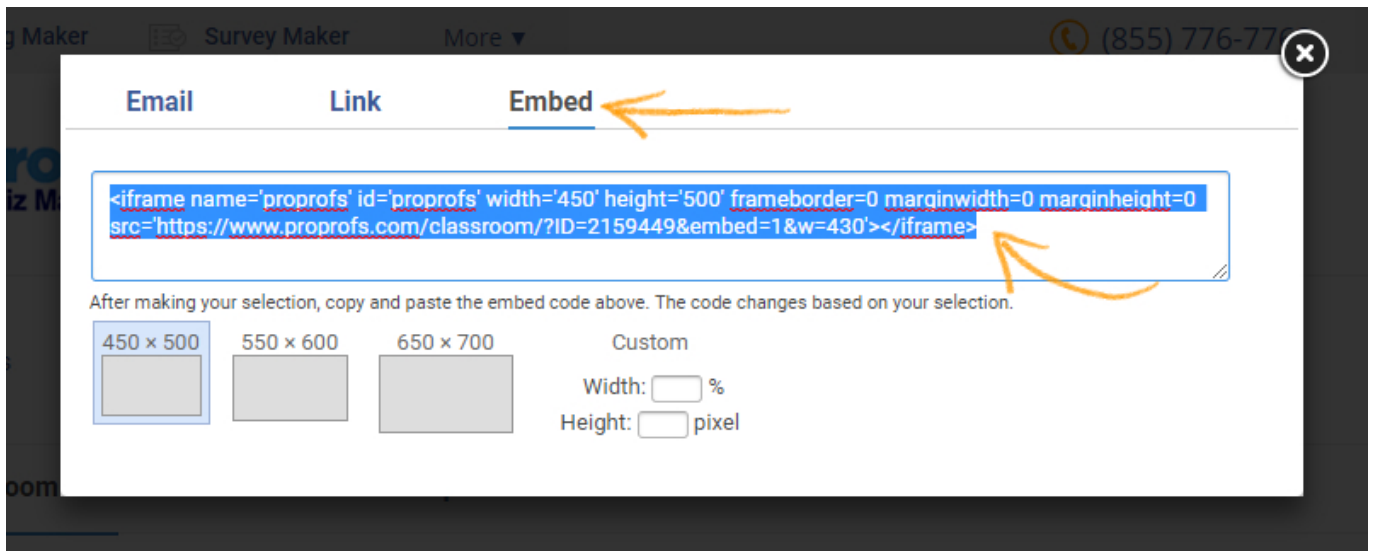

# How to Embed a Classroom on a Website

**Step 1:** Log in to your [Quiz Maker](#) account and click "Users."

**Step 2:** Click to open the "[Classroom](#)" tab, then click "Share."

**Step 3:** Select Embed in the screen that pops up, and copy the embed code provided.