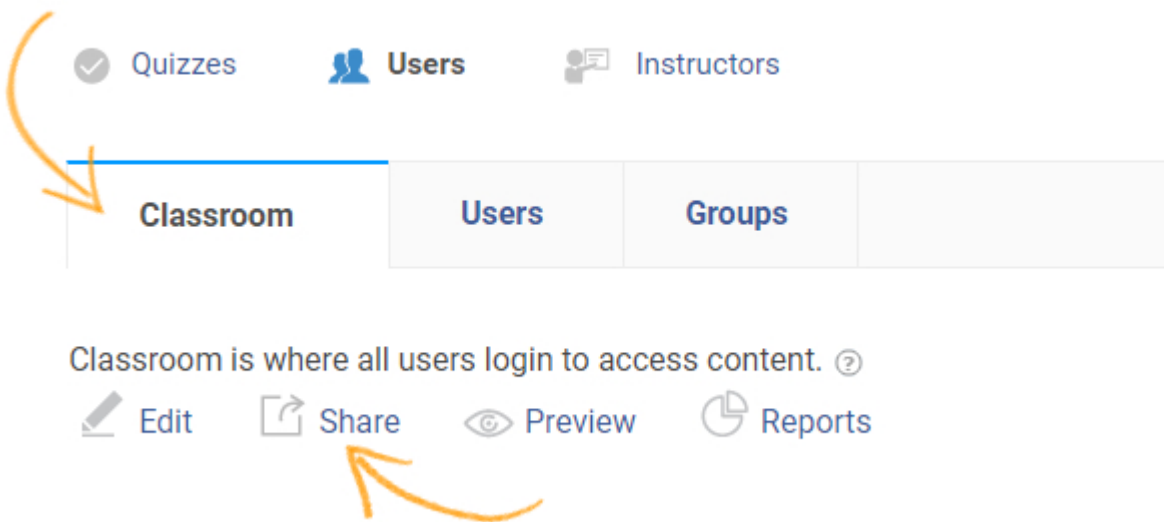

# How to Embed a Classroom on a Website

**Step 1:** Log in to your [Quiz Maker](#) account and click "Users."

**Step 2:** Click to open the "[Classroom](#)" tab, then click "Share."

**Step 3:** Select Embed in the screen that pops up, and copy the embed code provided.

**Step 4:** Paste this code on your website and you should be able to see your classroom log in screen as shown in the image below.

HOME | CONTACT US | COPYRIGHT | LOGIN

1st Grade Resources

1st Grade Skillbuilders for Interactive Practice