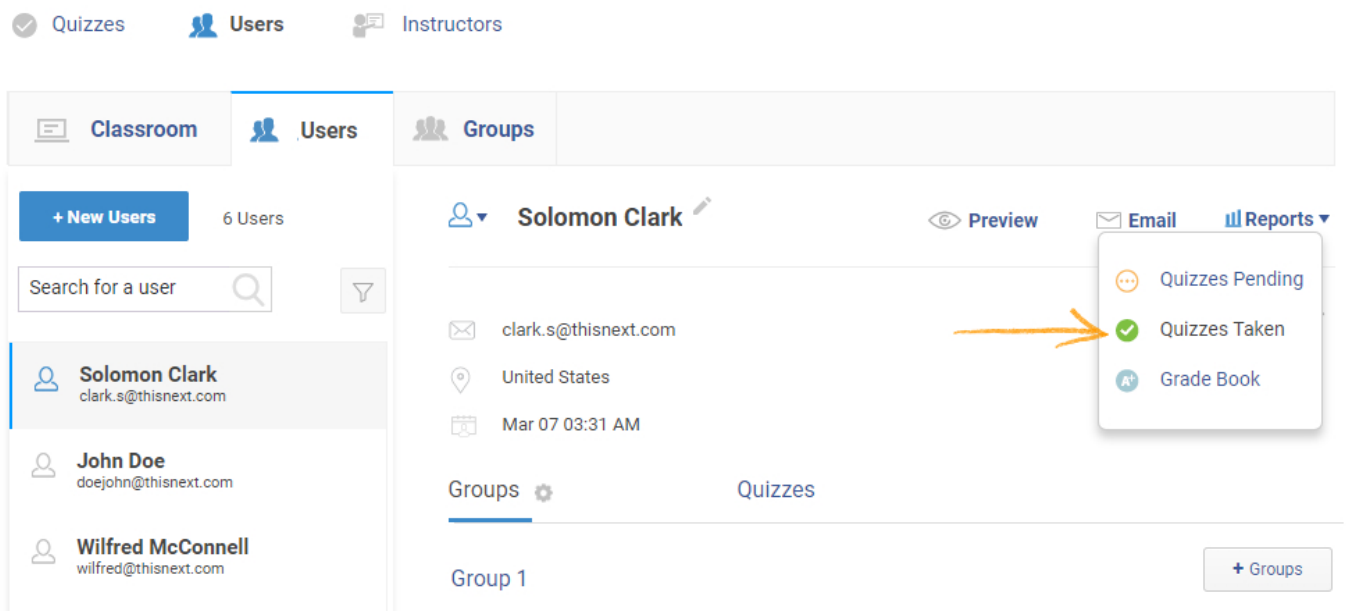

(ii) Select the report(s) to export and click the "Download" button.

Solomon Clark - Quizzes Taken

Filter By View

Delete

Download

Share

<input checked="" type="checkbox"/>	Date	Quiz Name	Time Taken	Score (%)	Score	Grading Status	Score Report
<input checked="" type="checkbox"/>	Jul 30, 2018 11:56 PM	General Awareness	27 secs	66.67	66.67	-	View
<input checked="" type="checkbox"/>	Jul 30, 2018 11:55 PM	Corporate Management	1 mins 46 secs	25	25	-	View
<input checked="" type="checkbox"/>	Jul 30, 2018 11:48 PM	Market Research Quiz	26 secs	50	50	-	View