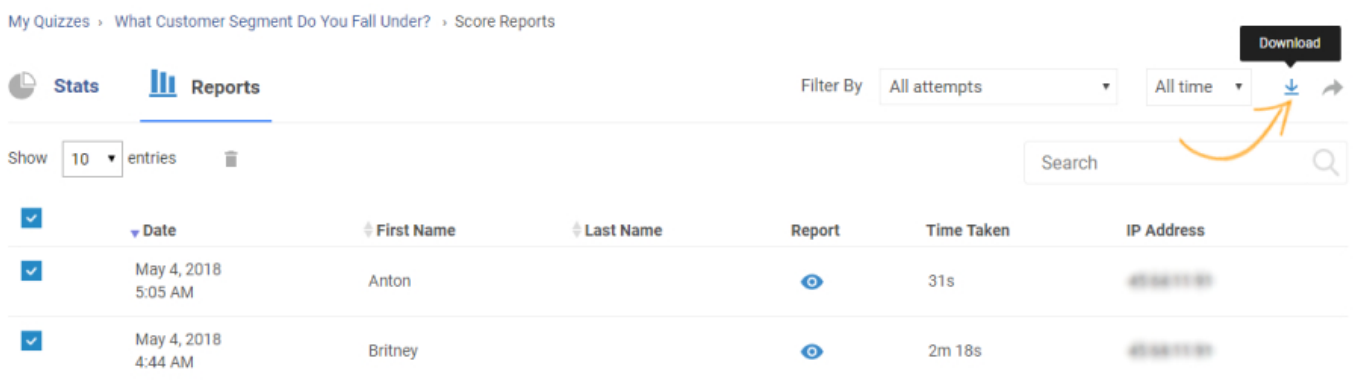

Here's how you can export reports:

1. All Reports of a Quiz:

Navigate to the particular quiz reports, select the report(s) you wish to export and click the 'Download' icon.

2. All Reports of a User:

(i) Navigate to your [classroom](#), select a user and open their reports.