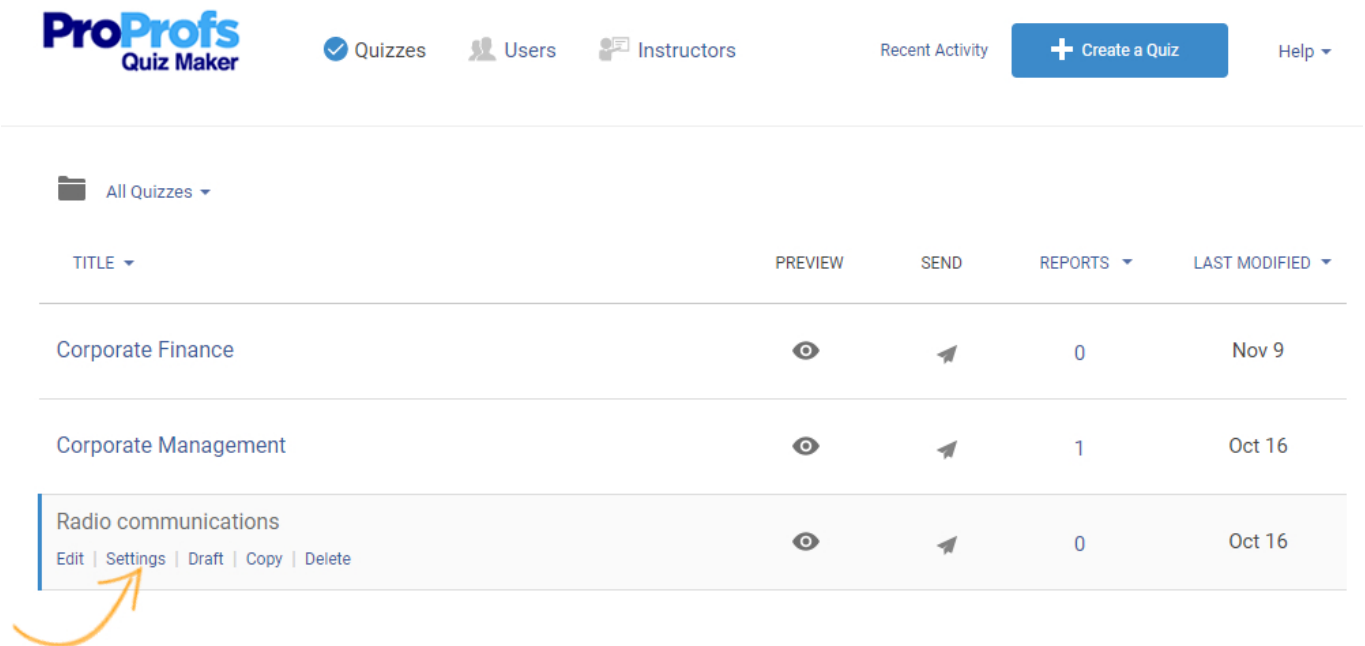

How to Integrate Infusionsoft With Quiz Maker

[ProProfs Quiz Maker](#)'s Integration with Infusionsoft allows to capture learners' information (name and email) and automatically adds it as a lead in InfusionSoft. This information can also be sent to various lists in your InfusionSoft account.

Let's look at how you can set up this integration in a few steps:

Step 1: To start importing the details of the learners every time they [take a quiz](#), start by selecting the quiz you want to use for lead generation and click "Settings."