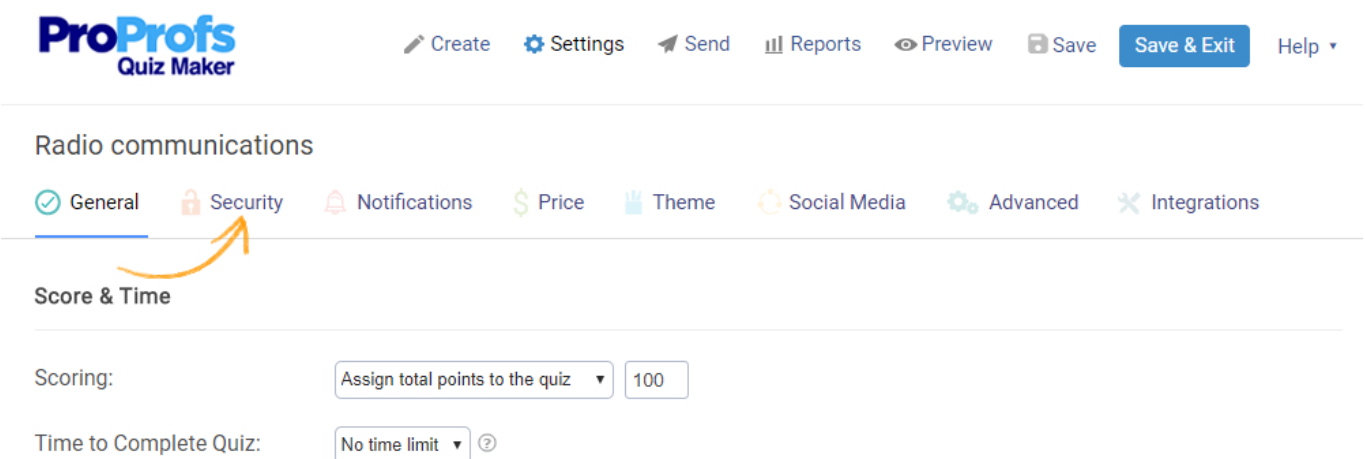

Step 3: When the "Security" page opens, under tracking configuration choose "yes" in email tab. Save the changes and click the "[Integrations](#)" tab.